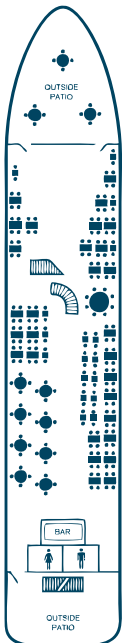

A MAGNIFICENT SHIP DESIGNED FOR FUN, COMFORT AND INCREDIBLE VIEWS.

You can rest assured that you are aboard a vessel created with your safety and comfort in mind.

Ship Features Include:

Comfortable climate-controlled interior decks • Panoramic windows • Spacious dance floors
Full service bars on every deck • Full outdoor observation deck topside with café seating • Handicap-accessible

Spirit of New York Deck Plans

MARINER DECK

Seating Capacity210
Heads 2
Bar 1
Dance Floor 1

EMPIRE DECK

Seating Capacity208
Heads 1
Bar 1
Dance Floor 1

HORIZON DECK

Seating Capacity 138
Bar 1

Contact us today by visiting
SpiritCruises.com or calling 212.727.7768.

Cruising year-round from Chelsea Piers, Manhattan and Weehawken, NJ.