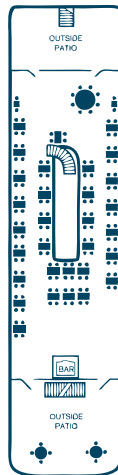

A MAGNIFICENT SHIP DESIGNED FOR FUN, COMFORT AND INCREDIBLE VIEWS.

You can rest assured that you are aboard a vessel created with your safety and comfort in mind.

Ship Features Include:

Comfortable climate-controlled interior decks • Panoramic windows • Spacious dance floors
Full service bars on every deck • Full outdoor observation deck topside with café seating • Handicap-accessible

Spirit of New York Deck Plans

MARINER DECK

Seating Capacity210
Heads 2
Bar 1
Dance Floor 1

EMPIRE DECK

Seating Capacity208
Heads 1
Bar 1
Dance Floor 1

HORIZON DECK

Seating Capacity 138
Bar 1

Contact us today by visiting
SpiritCruises.com or calling 212.727.7768.